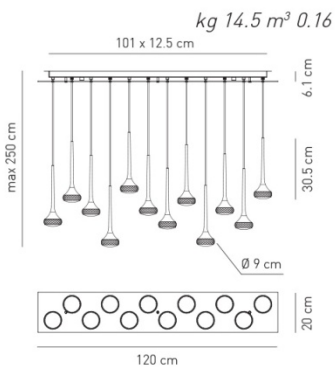

Typology: suspended

Ratings

- Built in **LED** module
- CCT 2700 K
- Diffused light
- Surface installation over holes
- Supply voltage ~220-240V
- Switch mode: on-off
- Dimmable 1-10V LED driver
- Steel frame

Product code composition

FAIRY / DRIVER INCLUDED

Type	Article	Colours	Finish	Source
SP	FAI 12 R	CS crystal AM amber GR grey	CR white + chrome	LED 12 x 5,9W diffused beam - 2700K

12 x ~717 lm ~121 lm/W 110-240VAc
 example composition code SP`FAI12R`GR`BR`LED